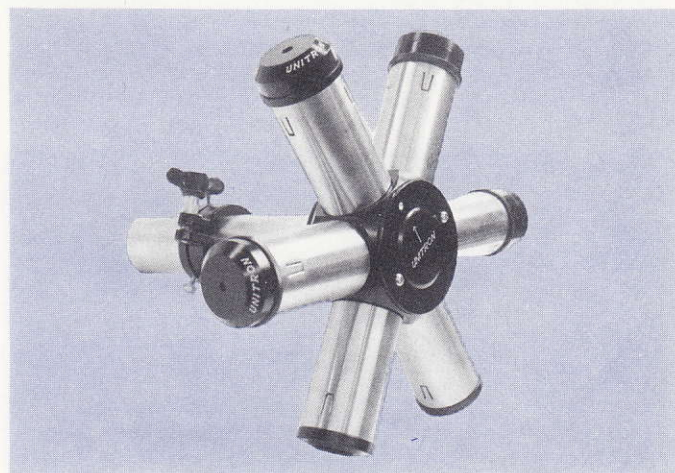

### UNIHEX Eyepiece Selector

The old-fashioned method of fumbling in the dark with eyepieces has been outmoded by the UNIHEX Rotary Eyepiece Selector which puts 6 magnifications at your fingertips. To change power, merely rotate the turret to bring a new eyepiece into position while the object remains centered in the field of view. Assume you are observing a region of the Orion Nebula. You may start with the lowest powers to look at the nebulosity and then gradually increase the magnification to study the Trapezium and the finer nebular details. The convenience with which such a sequence of observations can be made adds much to the pleasure of observing. The 2x Barlow lens for the UNIHEX is mounted in a special cell to fit this accessory.

**Prod. No. 16624**

Model A UNIHEX, for Unitrons: holds five 24.5 mm o.d. oculars and one 1/4-inch ocular.

**Prod. No. 16745**

2x Barlow lens for Model A Unihex.

**Prod. No. 16625**

Model B UNIHEX, for 1/4-inch i.d. eyepiece holders: holds six 1/4-inch o.d. oculars. Barlow not available.