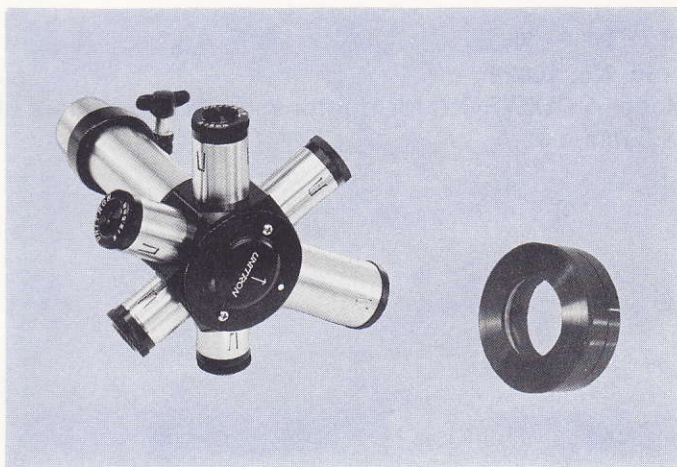

## Multiple Eyepiece Holders

### UNIHEX Eyepiece Selector

The old-fashioned method of fumbling in the dark with eyepieces has been outmoded by the UNIHEX Rotary Eyepiece Selector which puts 6 magnifications at your fingertips. To change power, merely rotate the turret to bring a new eyepiece into position while the object remains centered in the field of view. Assume you are observing a region of the Orion Nebula. You may start with the lowest powers to look at the nebulosity and then gradually increase the magnification to study the Trapezium and the finer nebular details. The convenience with which such a sequence of observations can be made adds much to the pleasure of observing. The 2x Barlow lens for the UNIHEX is mounted in a special cell to fit this accessory.

**Prod. No. 16624**

Model A UNIHEX, for Unitrons: holds five 24.5 mm o.d. oculars and one 1/4-inch ocular.

**Prod. No. 16745**

2x Barlow lens for Model A Unihex.

**Prod. No. 16625**

Model B UNIHEX, for 1/4-inch i.d. eyepiece holders: holds six 1/4-inch o.d. oculars. Barlow not available.

**Prod. No. 16626**

Super UNIHEX, must be used in Super Rack and Pinion: holds four 24.5 mm o.d. oculars, one 1/4-inch o.d. ocular and Unitron K60 mm ocular. Barlow not available.

*Specifications subject to change without notice.*